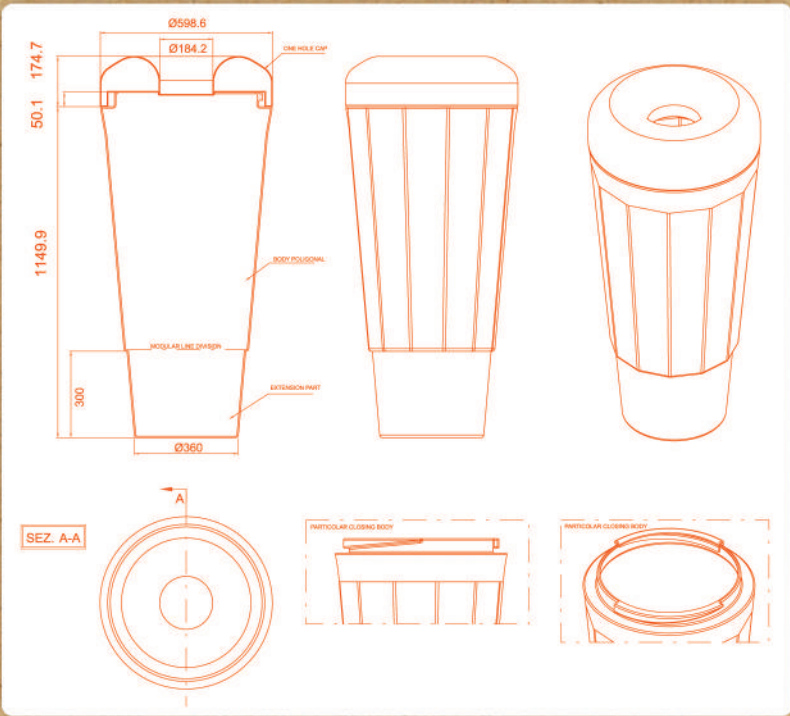

eco
PRAIA

The logo for 'eco PRAIA' is positioned in the lower-left foreground. It consists of the word 'eco' in a green, rounded font with a white outline, and 'PRAIA' in a bold, orange font with a white outline. To the right of the text is a graphic of a yellow sun with rays, surrounded by three green arrows forming a circular recycling symbol. The entire logo is set against a white, cloud-like background.

Dibujo técnico

Colores disponibles

También disponible con tapa cubierta

Producto destinado para la playa, fabricado en polietileno de alta densidad

Industrias Gallegas del Poliéster SL
A Cacharoza s/n, Baio (Zas), La
Coruña T. 981708058
www.ingalp.com
ingalp@ingalp.com